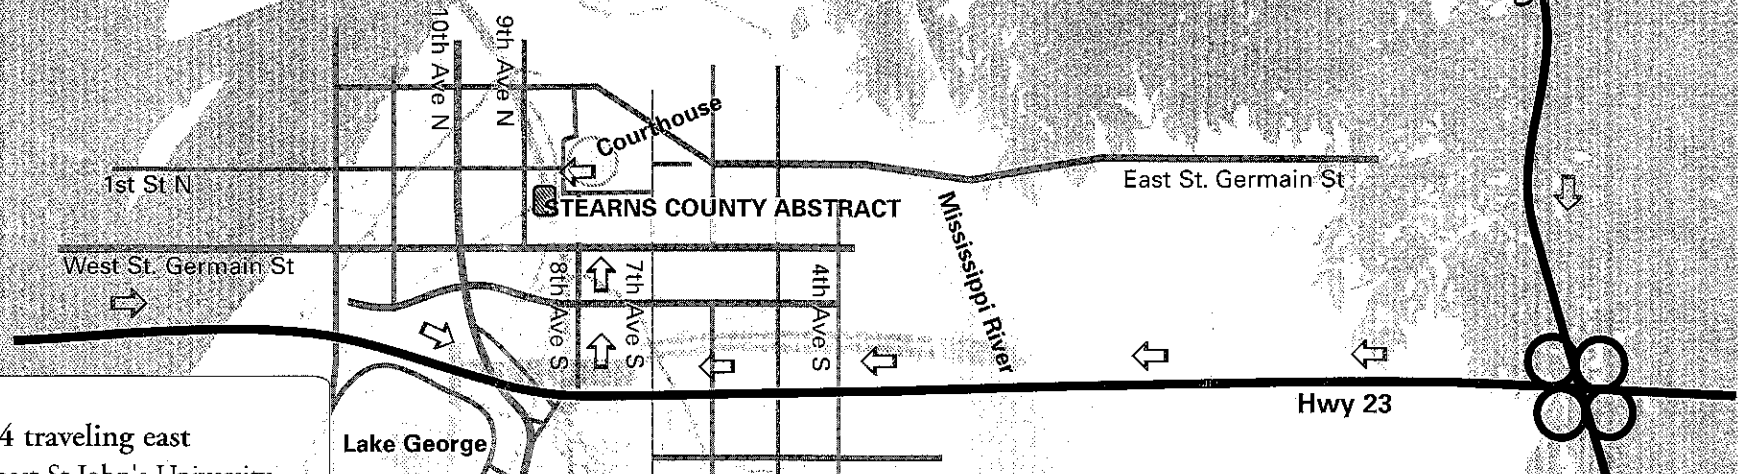

Welcome to St. Cloud and Stearns County Abstract

From I-94 traveling east

- Shortly past St John's University, exit I-94 on Mn 75 to St Joseph.
- Continue without turns (Mn 75 becomes US 23) toward downtown St. Cloud.
- Just past Lake George (visible on your right and with downtown St. Cloud looming on your left), turn left at 7th Ave.
- Travel the few blocks to the yellow domed County Courthouse.
- Turn left, there we are, 1/2 block on left.

Highway 10 - From North or South

- Take Mn Hwy 23, West into St. Cloud.
- Once over the Mississippi River, at third light, take right turn at 8th Ave.
- Travel the few blocks to the yellow domed County Courthouse.
- Turn left, there we are, 1/2 block on left.

From Twin Cities on I-94

- Take Clearwater Exit.
- Turn right (on 24) to Clear Lake.
- Turn left on Hwy 10.
- Proceed to Hwy 10 directions.

• **Free Parking:** Metered parking on streets and public ramp visible one block west.
We are happy to supply coins for the meters and will validate your ramp ticket.